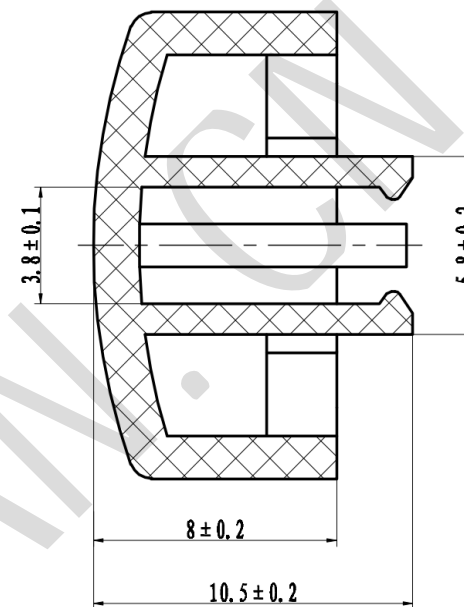

SWITCH CAP
P/N:SC 206

Materials ABS

Color Black , Ivory , Chrome
UV Painted

Packaging

Bulk Package

Inner Package: Plastic bag

Outer Package: Carton

VERSION		PROJECTION	DESIGN	AO YU DA
KH14FE22E			DRAWN	AO YU DA
SCALE	SIZE	 Dimensions are shown:mm(inches)	APPROVAL	XU JUN HUI
5:1	A4		2018.12.06	