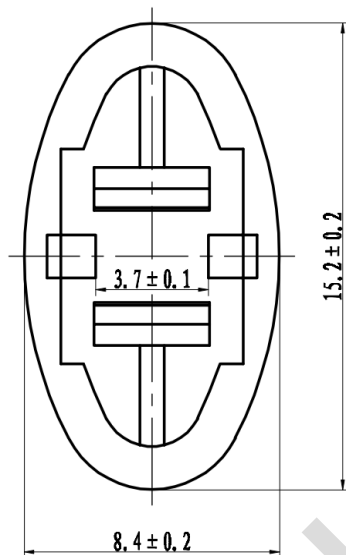

SWITCH CAP
P/N:SC 206

Materials ABS

Color Black , Ivory , Chrome
UV Painted

Packaging

Bulk Package

Inner Package: Plastic bag

Outer Package: Carton

VERSION		PROJECTION	DESIGN	AO YU DA
KH14FE22E			DRAWN	AO YU DA
SCALE	SIZE	 Dimensions are shown:mm(inches)	APPROVAL	XU JUN HUI
5:1	A4		2018.12.06	