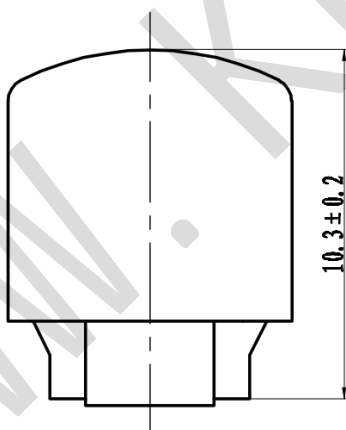

SWITCH CAP
P/N:SC 206

Materials ABS

Color Black , Ivory , Chrome
UV Painted

Packaging

Bulk Package

Inner Package: Plastic bag

Outer Package: Carton

VERSION		PROJECTION	DESIGN	AO YU DA
KH14FE22E			DRAWN	AO YU DA
SCALE	SIZE	 Dimensions are shown:mm(inches)	APPROVAL	XU JUN HUI
5:1	A4		2018.12.06	